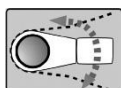

#### Eye protection

Article NO: E4031

Lens: yellow  
 Material- lens: polycarbonate  
 Material- temples: nylon

Stylish safety glasses which combine fashionable look, comfort and functionality. Soft orange groove temples tips make the temples fit perfectly without sliding. Adjustable temples tilt enables the glasses to adapt to the shape of the face easily. Large yellow polycarbonate lens which are made from one piece protect against UV radiation and have a function of anti-solar filter while maintaining adequate color perception. They are anti-fogging, anti-scratching and resistant to low-energy shocks (up to 45 m/s) at extreme temperatures (-5 °C - +55 °C) and provide maximum protection.

Adjustable temple length - YES

Adjustable temple angle - YES

Anti-fogging lens - YES

Anti-scratching lens - YES